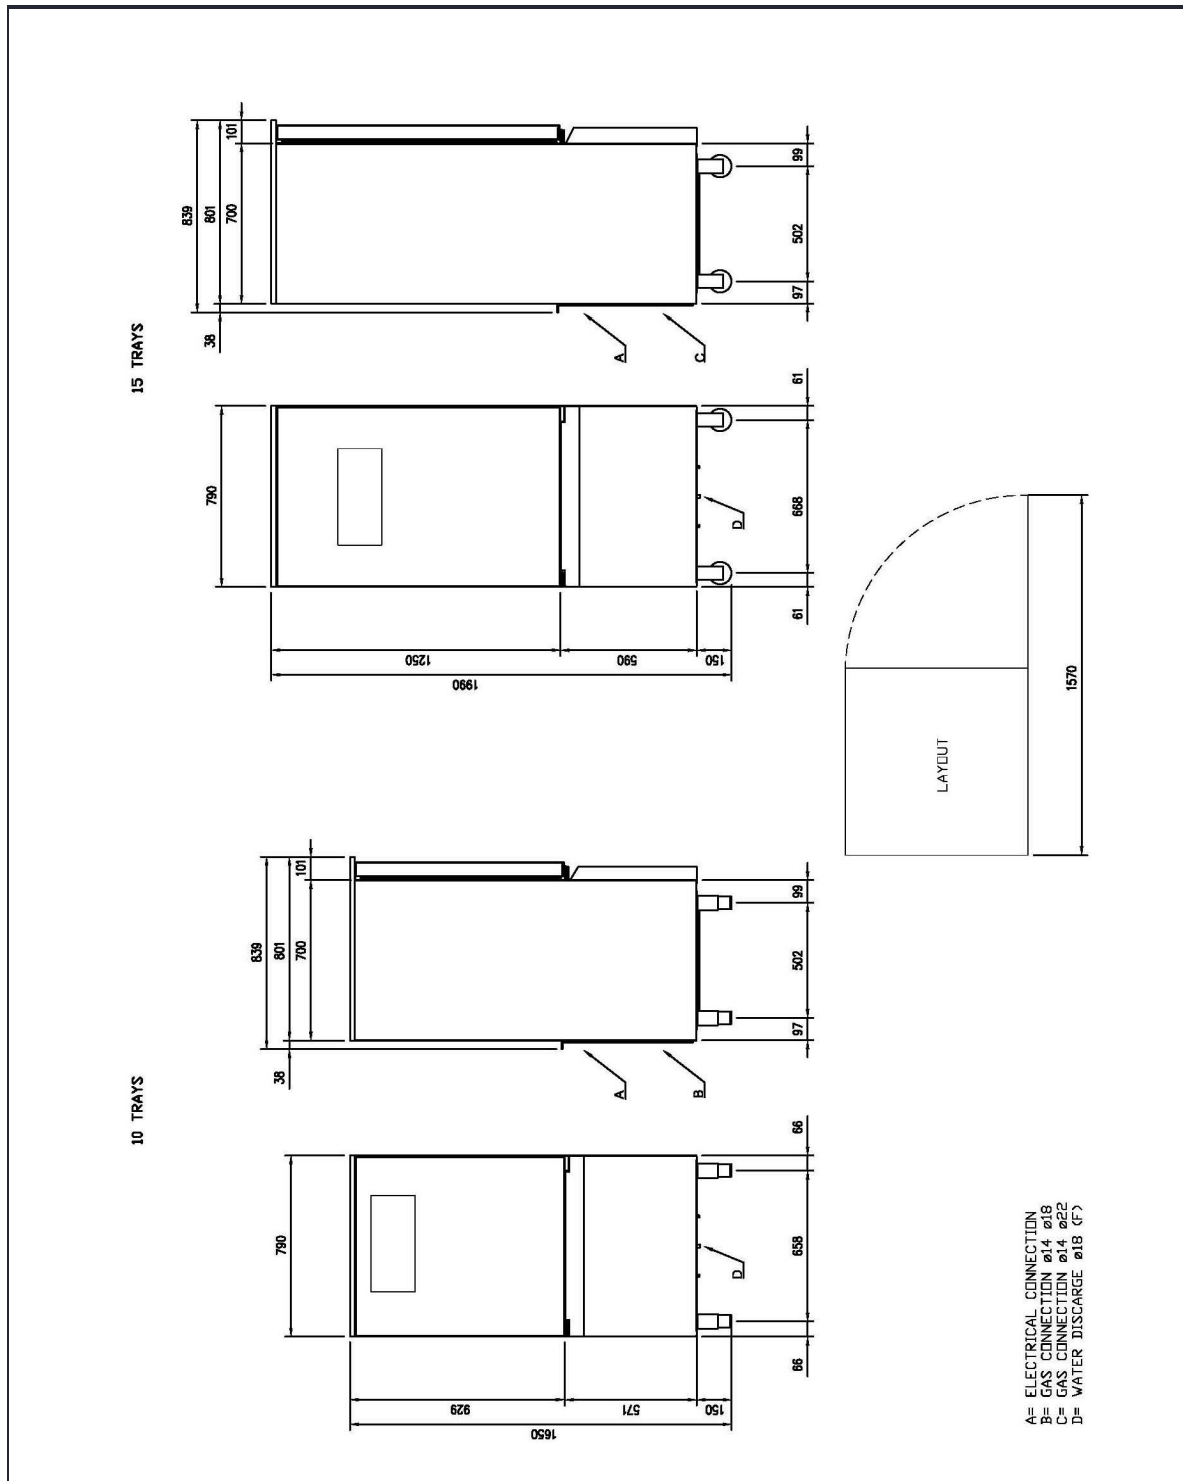

Technical data sheet

Product features

Multifunctional kitchen appliance INFINITY 15x GN 1/1, wheels, right door

Model	SAP Code	00014469
--------------	-----------------	----------

SAP Code	00014469	Net Height [mm]	1990
Net Width [mm]	790	Net Weight [kg]	225.00
Net Depth [mm]	839	Loading	400 V / 3N - 50 Hz

Technical data sheet

Technical drawing

Multifunctional kitchen appliance INFINITY 15x GN 1/1, wheels, right door

Model

SAP Code

00014469

Technical data sheet

Technical parameters

Multifunctional kitchen appliance INFINITY 15x GN 1/1, wheels, right door

Model

SAP Code

00014469

1. SAP Code:

00014469

7. Gross depth [mm]:

860

2. Net Width [mm]:

790

8. Gross Height [mm]:

2120

3. Net Depth [mm]:

839

9. Gross Weight [kg]:

242.30